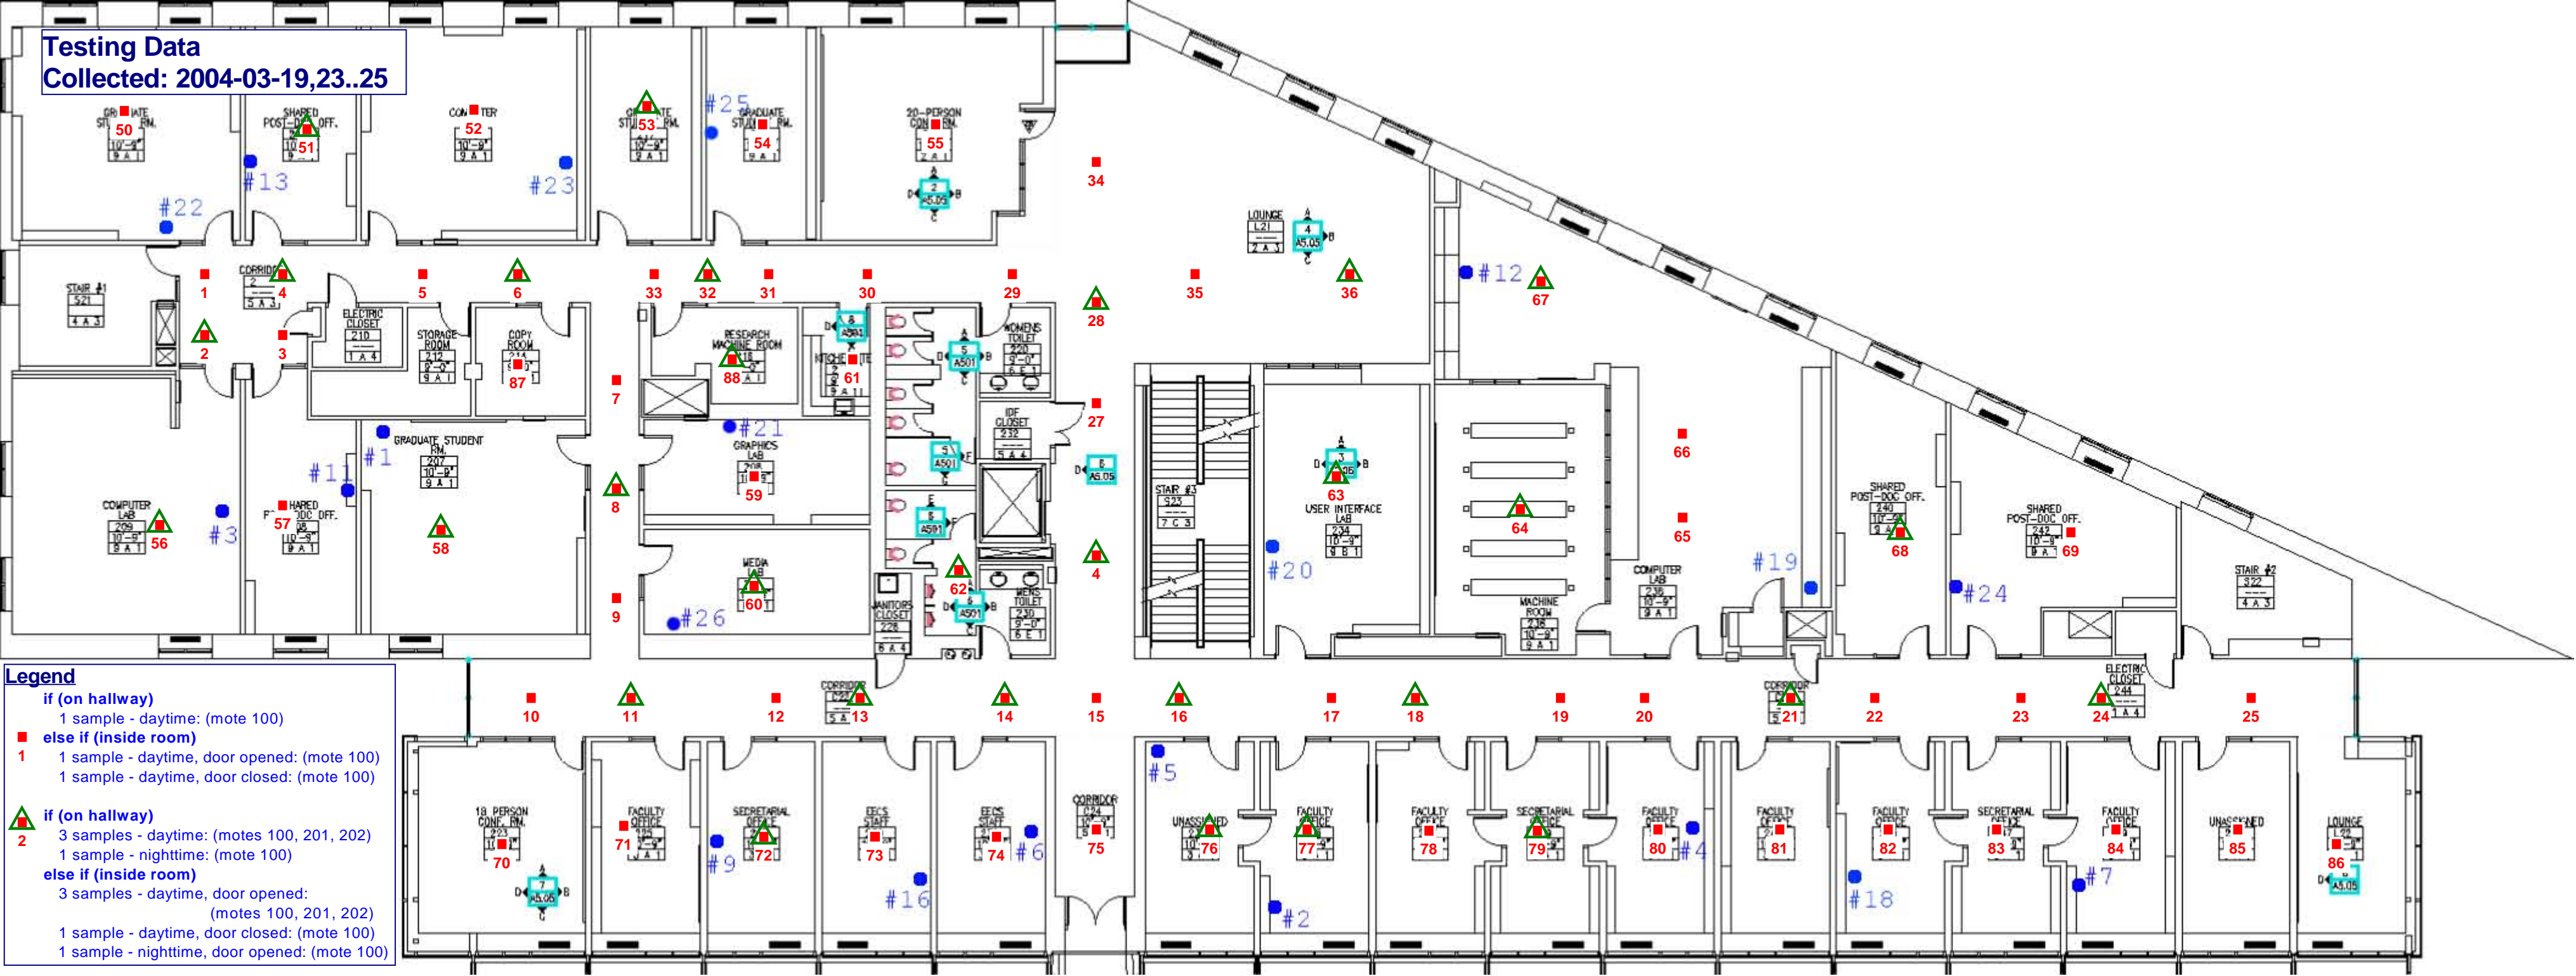

Testing Data
Collected: 2004-03-19,23..25

Legend

if (on hallway)
 1 sample - daytime: (note 100)

■ else if (inside room)
 1 1 sample - daytime, door opened: (note 100)
 1 sample - daytime, door closed: (note 100)

▲ if (on hallway)
 2 3 samples - daytime: (notes 100, 201, 202)
 1 sample - nighttime: (note 100)

else if (inside room)
 3 samples - daytime, door opened: (notes 100, 201, 202)
 1 sample - daytime, door closed: (note 100)
 1 sample - nighttime, door opened: (note 100)